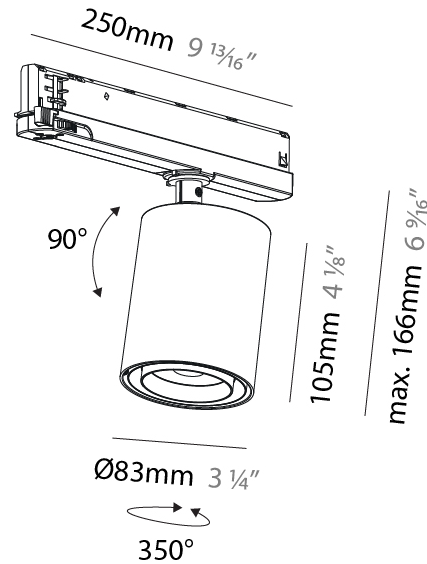

GENERAL

Series: Centriq
Subseries: Centriq In Flex
Brand: Prolicht
Division: Architectural
Mounting Type: Track
Subcategory: Spots

PHYSICAL

Shape: Cylinder
Diameter (mm): 83
Diameter (in): 3 1/4
Length (mm): 250
Length (in): 9 13/16
Height (mm): 166
Height (in): 6 9/16

Light Distribution: Adjustable / Direct

Fixture Finish: SSR / BKV / CWI / CRY / HAB / UFT / ITA / RUA / FTG / MYG / LOD / PUS / FRO / FUP / KIA / POP / BLS / SPG / MEY / GOH / GUM / CHC / COM / ABZ / JAG / OBR / MOS / ROR

Holder Finish: WHI / BLK

Accent Finish: SSR / BKV / CWI / CRY / HAB / LAG / UFT / ITA / RUA / RUR / MIC / FTG / MYG / TWT / LOD / PUS / FRO / FUP / KIA / POP / BLS / SPG / MEY / GOH / GUM / CHC / COM / ABZ / JAG

Fixture Material: Aluminum

ELECTRICAL

Lamp Type: LED (Zhaga Standard)
Input Wattage (W): 20
Total Output Wattage (W): 18.1
Dimming: Non-Dimmable / 0-10V Dimming
Driver Included: Yes
Driver Location: Integrated
Driver Type: Constant Current - 120Vac
Driver Class: Class 2
Input Voltage (V): 120

LED

Number of LEDs: 1
Color Temperature (°K): 2700 / 3000 / 3500 / 4000
Max. Delivered Lumen (lm): 1207 / 1300 / 1376 / 1380
Nominal Lumen (lm): 1672 / 1800 / 1905 / 1910
CRI: >90 CRI
Lamp Life (hrs): 50000

OPTICAL

Reflector°: Adjustable 14 - 44
Adjustability: Rotational 360°; Tilt 90° (±45°)

RATINGS AND CERTIFICATIONS

Certified By: Certified for North American Standards
IP rating: IP20